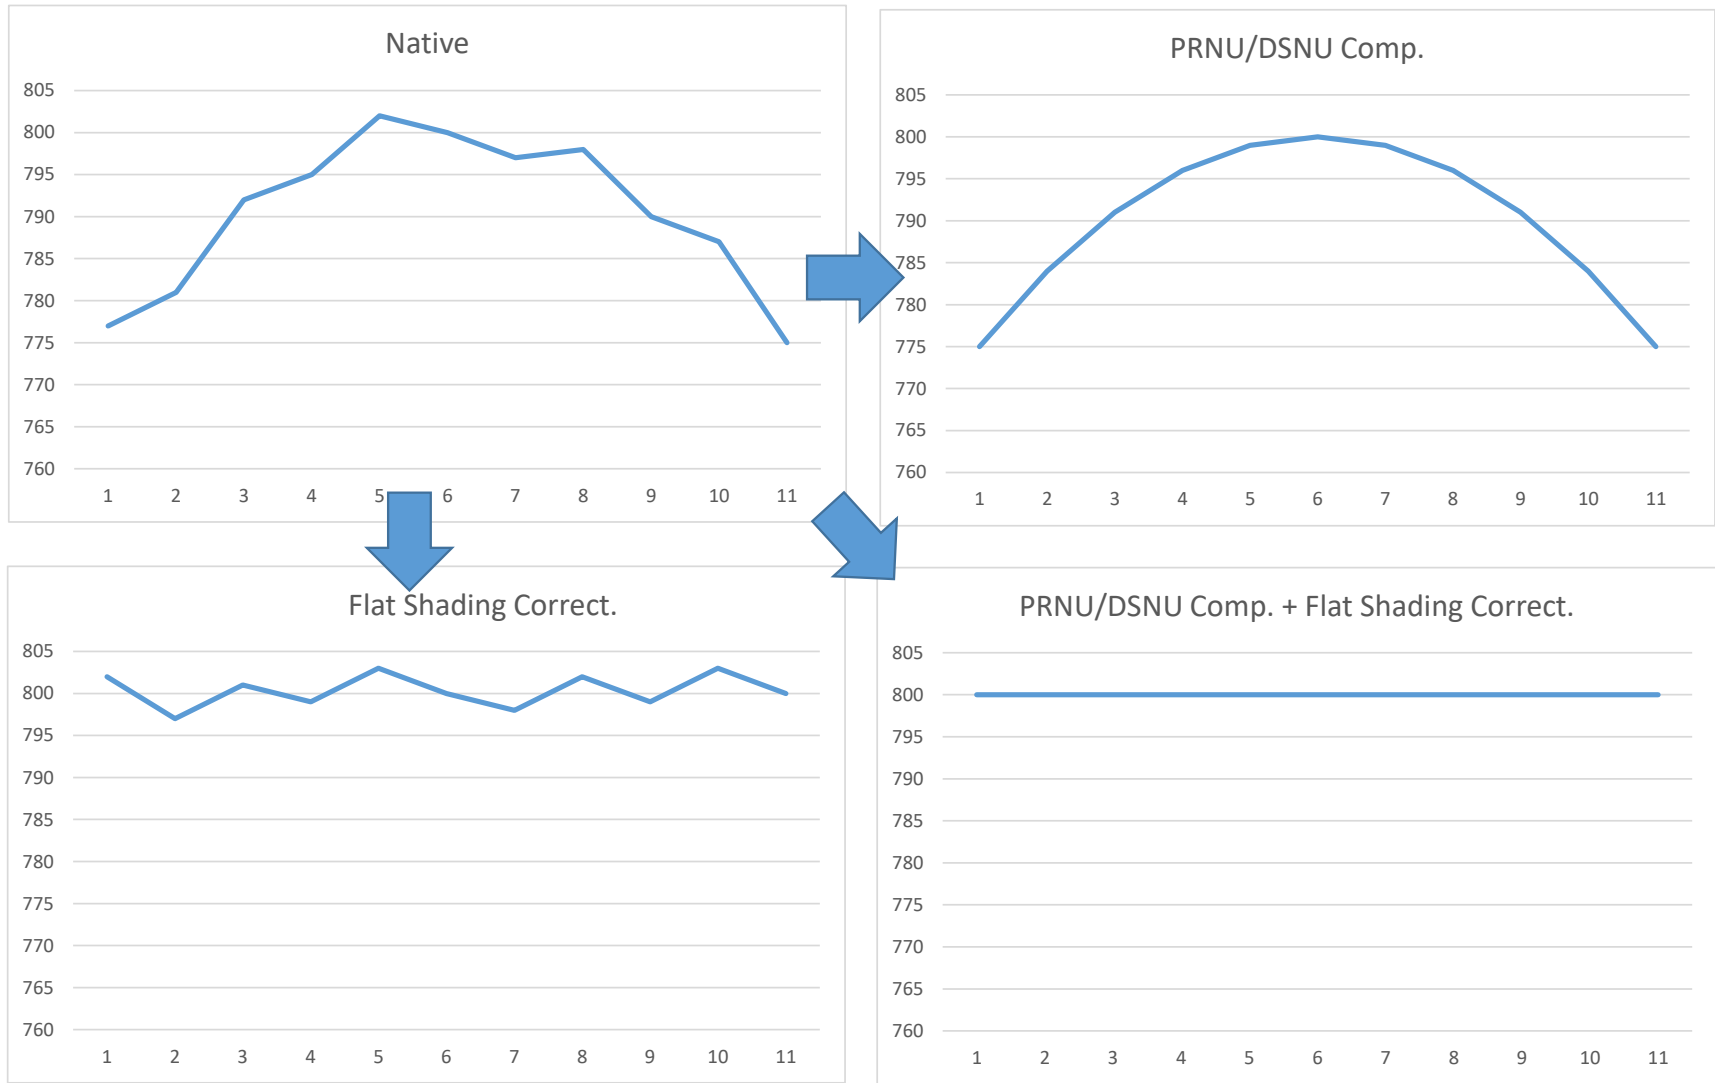

Monochrome
10bit, Width = 11

Color
10bit, Width = 11